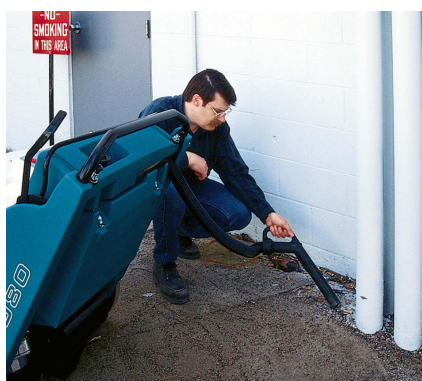

Key reliability and performance features

- Variable speed propelling system reduces user fatigue.
- When adapted for outdoor use, the 3640 goes where other machines will not, including over uneven surfaces.
- Keep maintenance simple with the easy to access engine or battery and no tool brush changes.

8.0 deg 14.1%

Backpack & Industrial Vacuums

Pressure Washers

Scrubbers

Sweepers

Polishers

Carpet Cleaners

- Powerful direct throw sweeping system
- Large 85L waste hopper
- 3 speed travel drive, plus reverse
- Large panel filter with automatic filter shaker

Suitable for commercial and industrial applications both inside and outside

Optional vac wand allows the machine to clean difficult to reach areas

Optional wide tread tyres and castors for car park and pavement sweeping