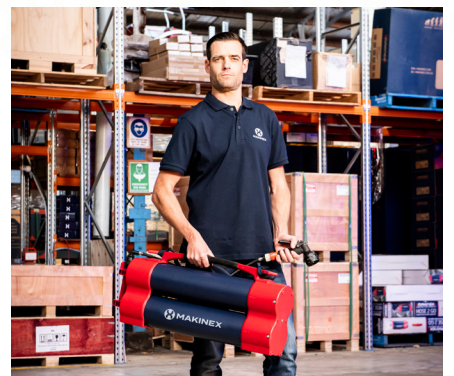

Features:

Makinex Surface Cleaning Range:

3. Hose2Go